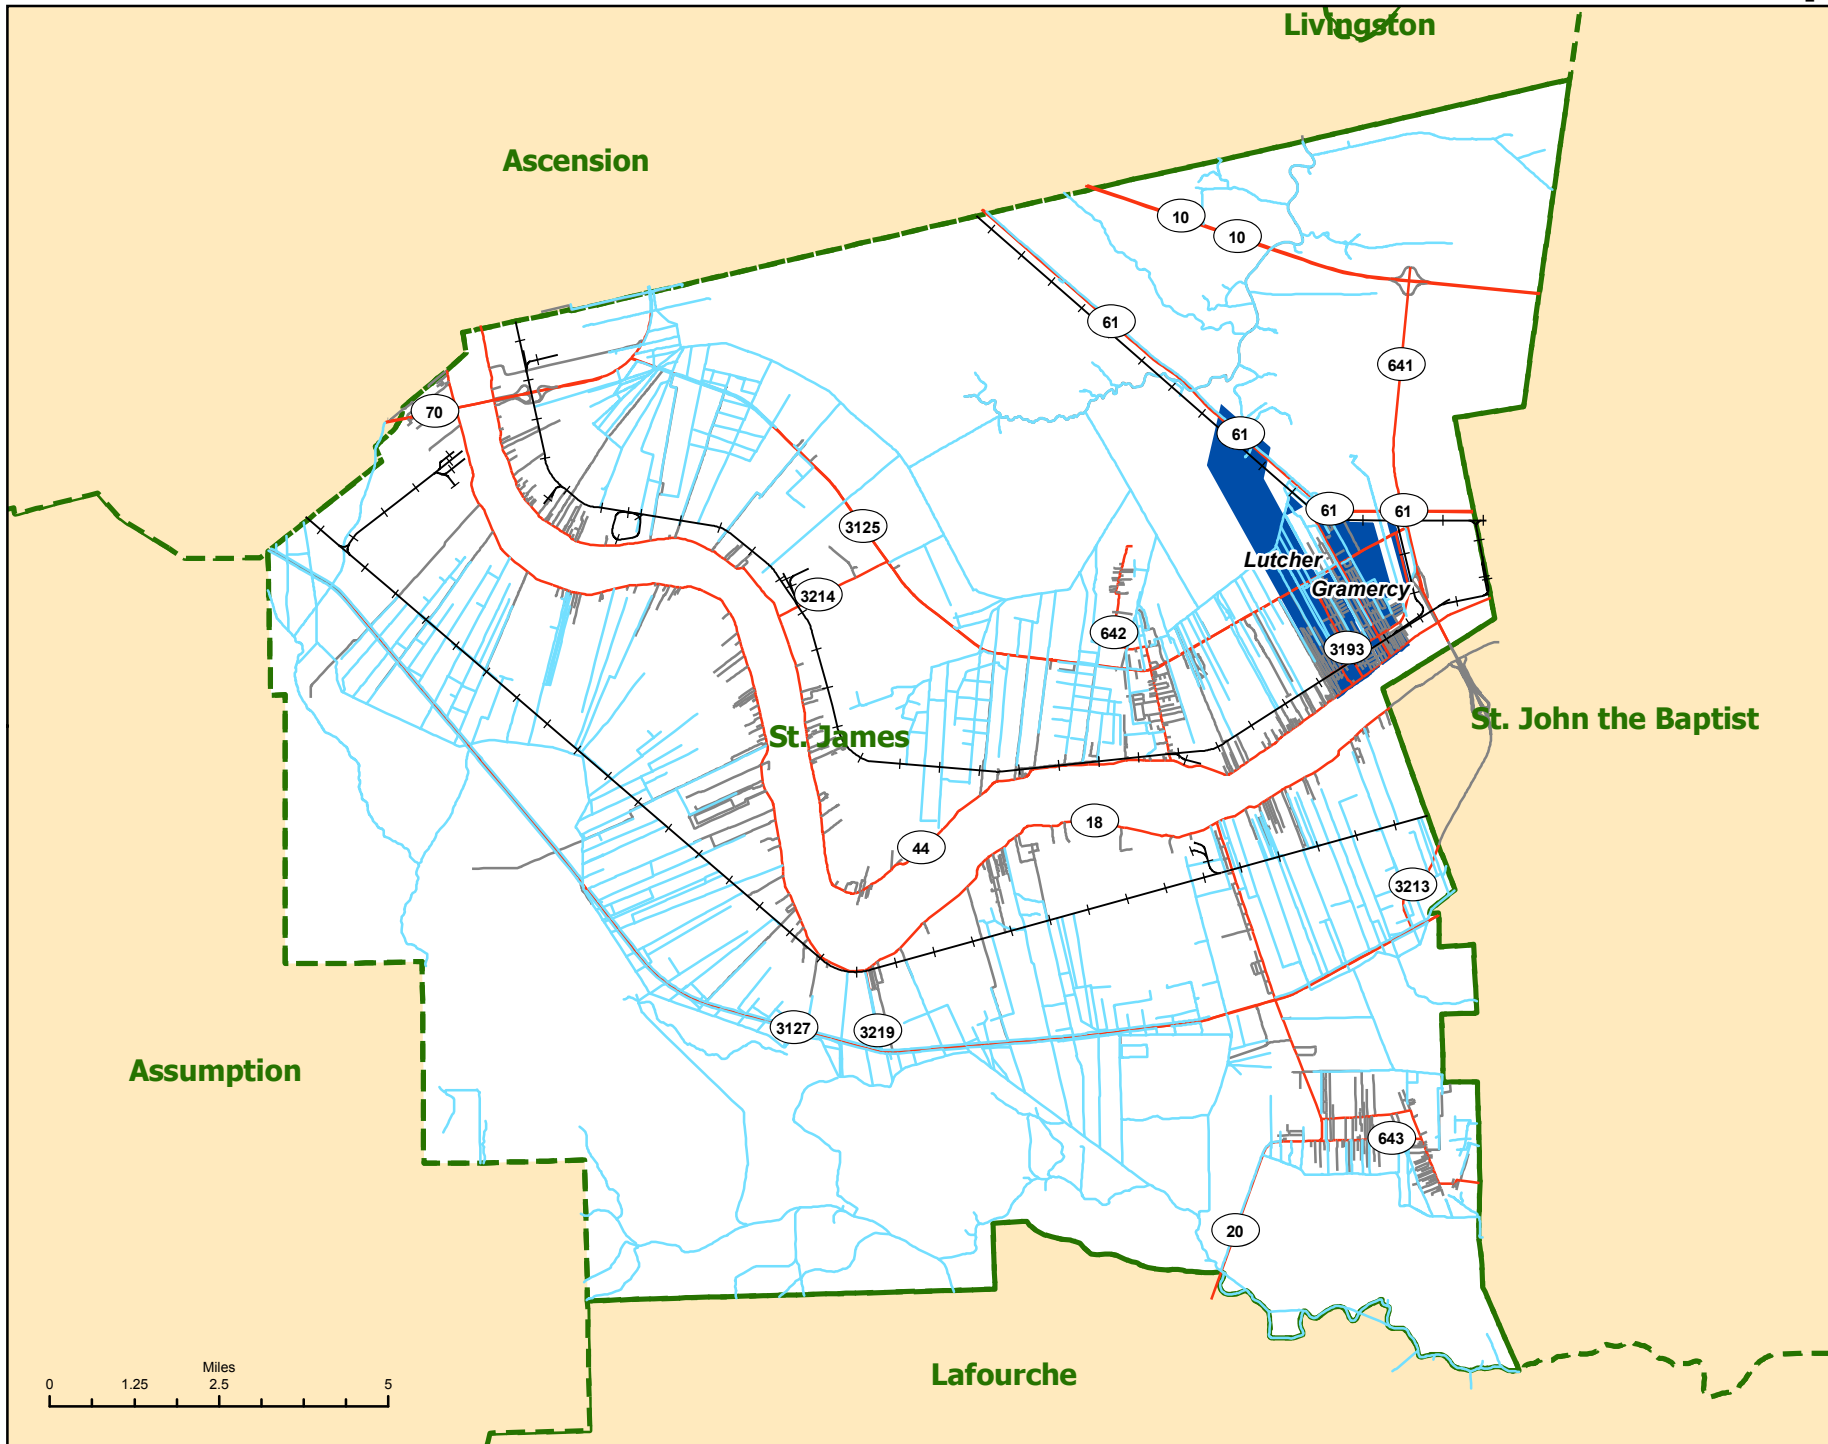

Base Map

SCPDC
 South Central Planning &
 Development Commission
 Post Office Box 1870
 Gray, Louisiana 70359
 Phone: (985) 851-2900

LEGEND

- Interstates
- US Highways
- State Highways
- Local Roads
- Hydrography
- Parishes

ST. JAMES PARISH

LOUISIANA