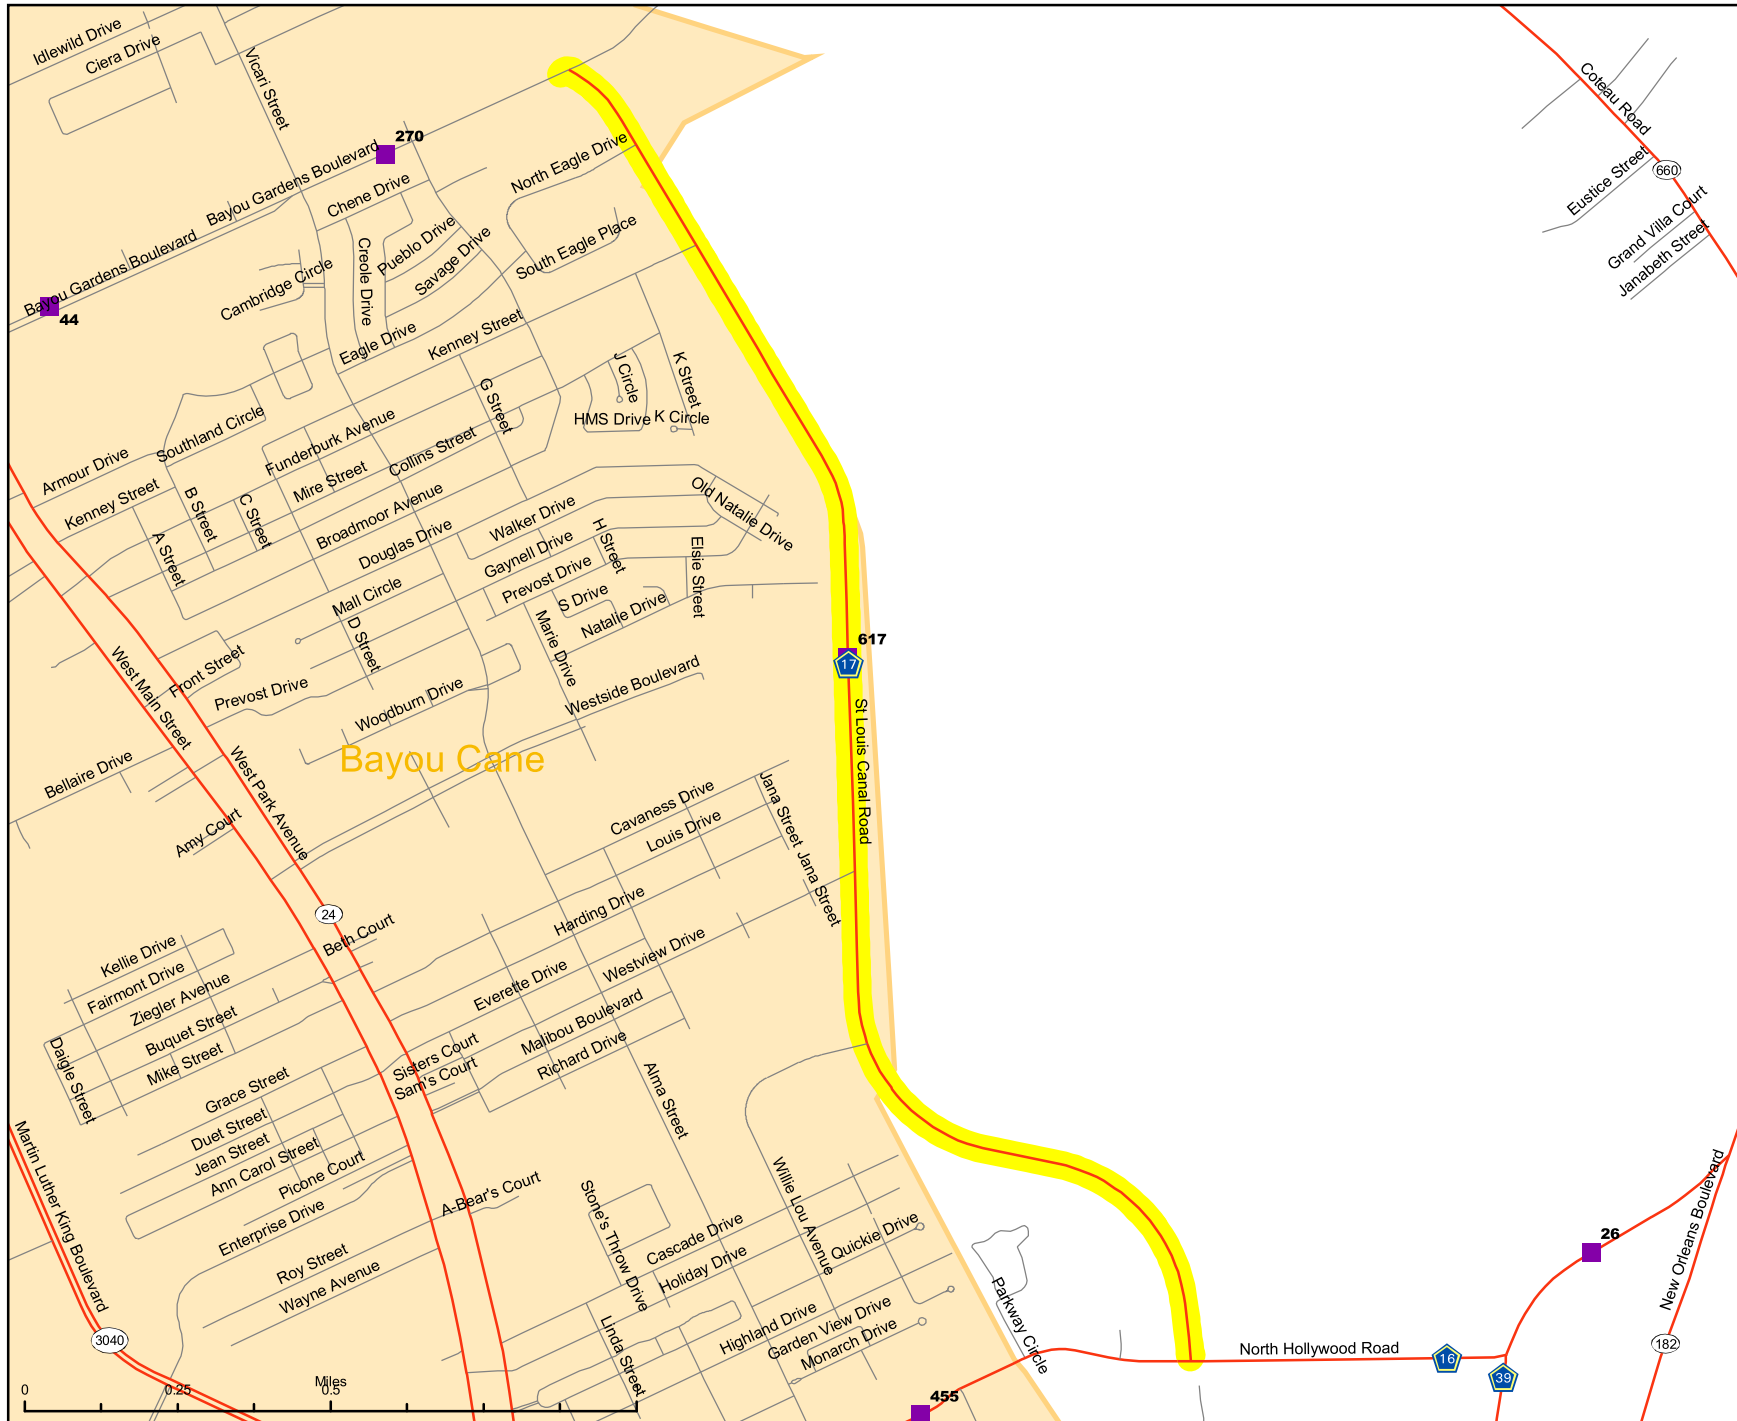

St. Louis Canal Rd

SCPDC
 South Central Planning &
 Development Commission
 Post Office Box 1670
 Gray, Louisiana 70359
 Phone: (504) 851-2900

- LEGEND**
- Parish
 - Interstates
 - US Highways
 - State Highways
 - Local Roads
 - Hydrography
 - Study Road
 - Census Designated Place