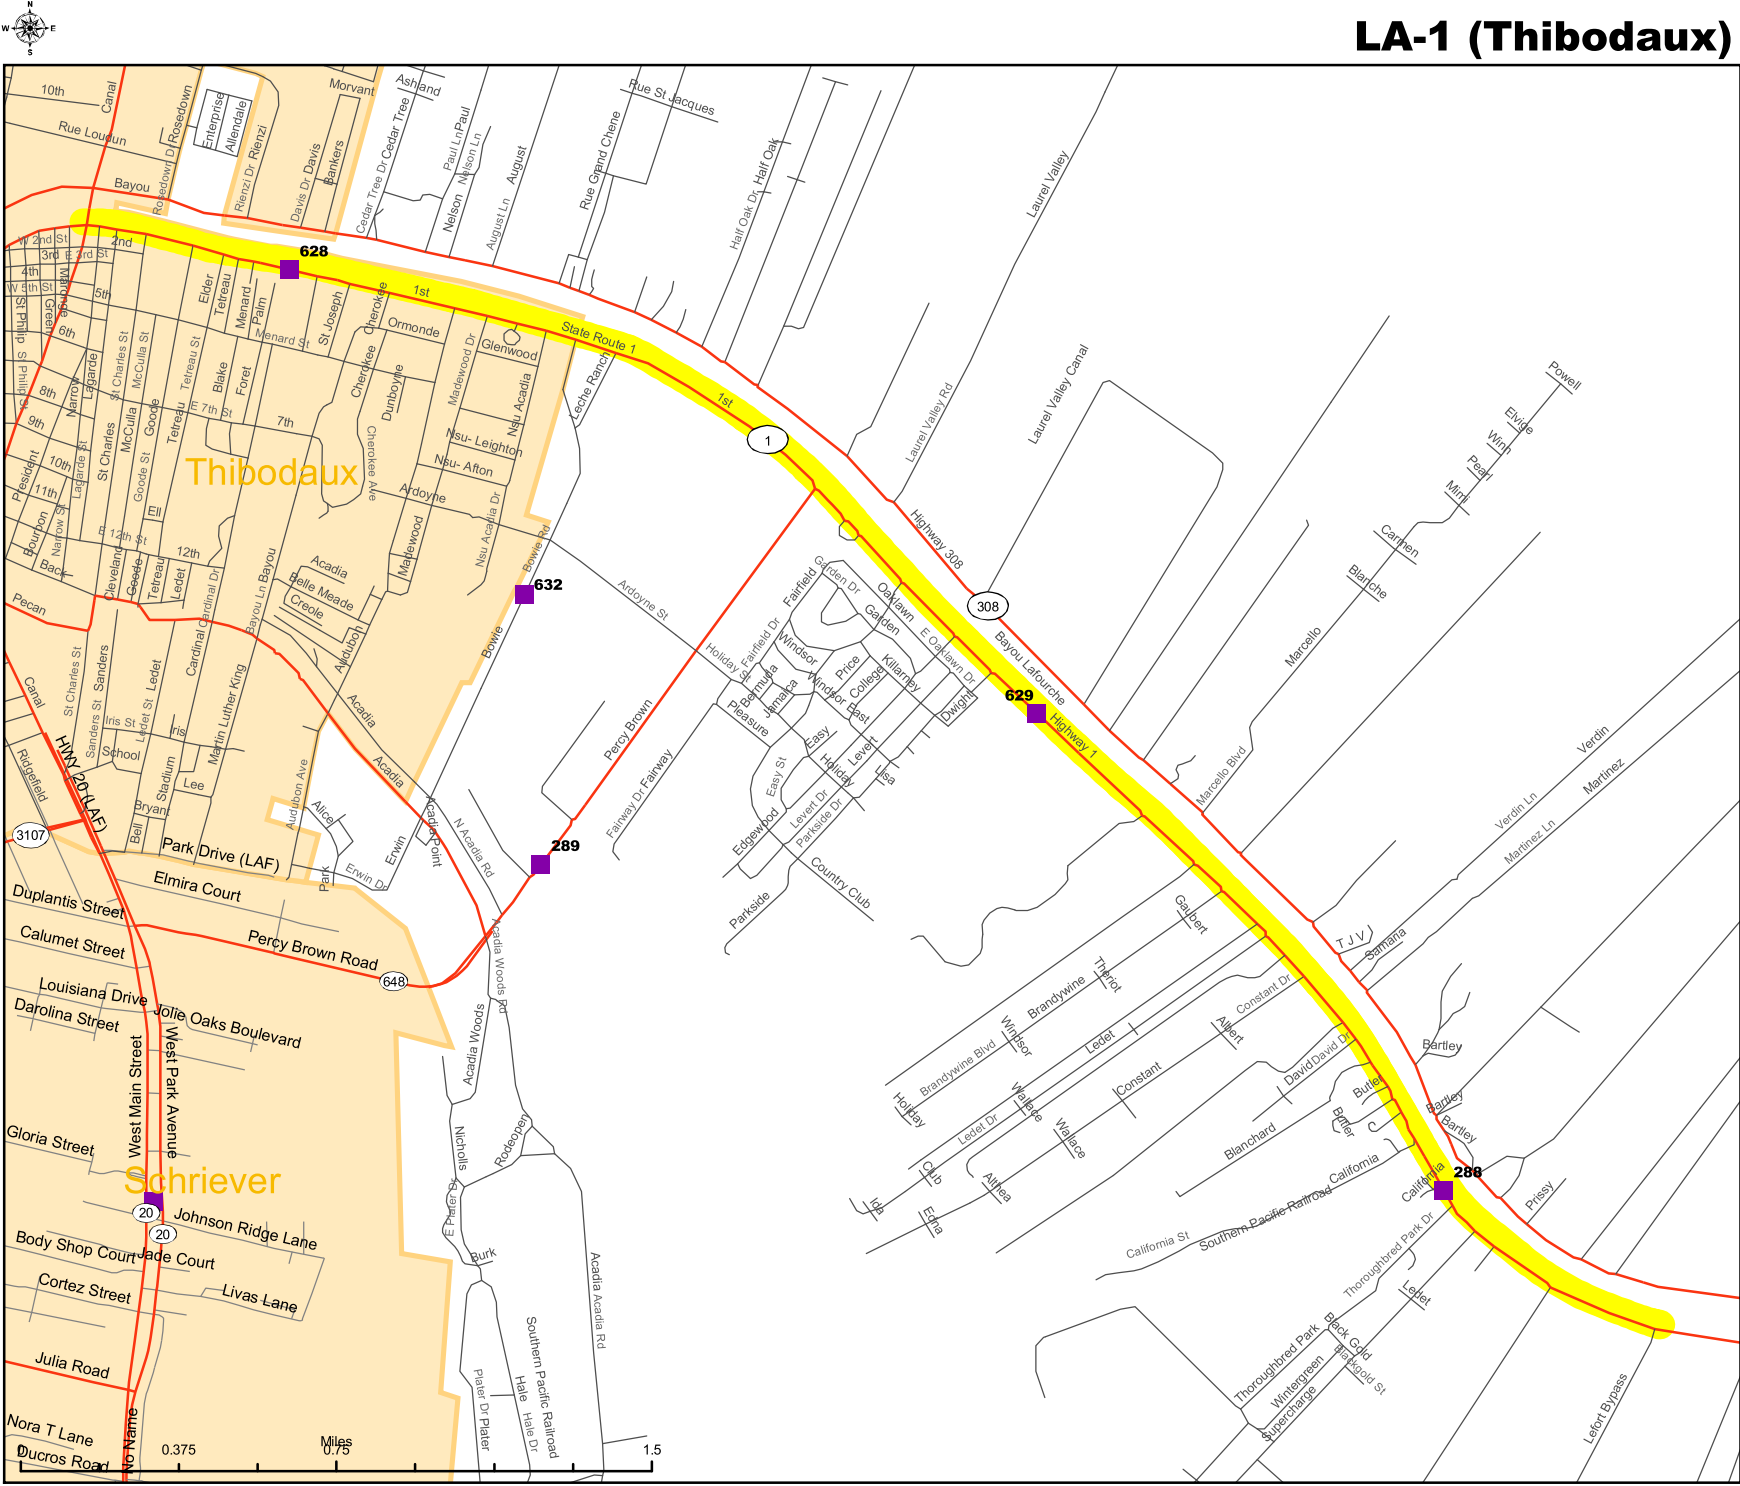

LA-1 (Thibodaux)

1. **LEGEND**
2. Parish
   - Interstates
   - US Highways
   - State Highways
   - Local Roads
   - Hydrography
   - Study Road
   - Census Designated Place