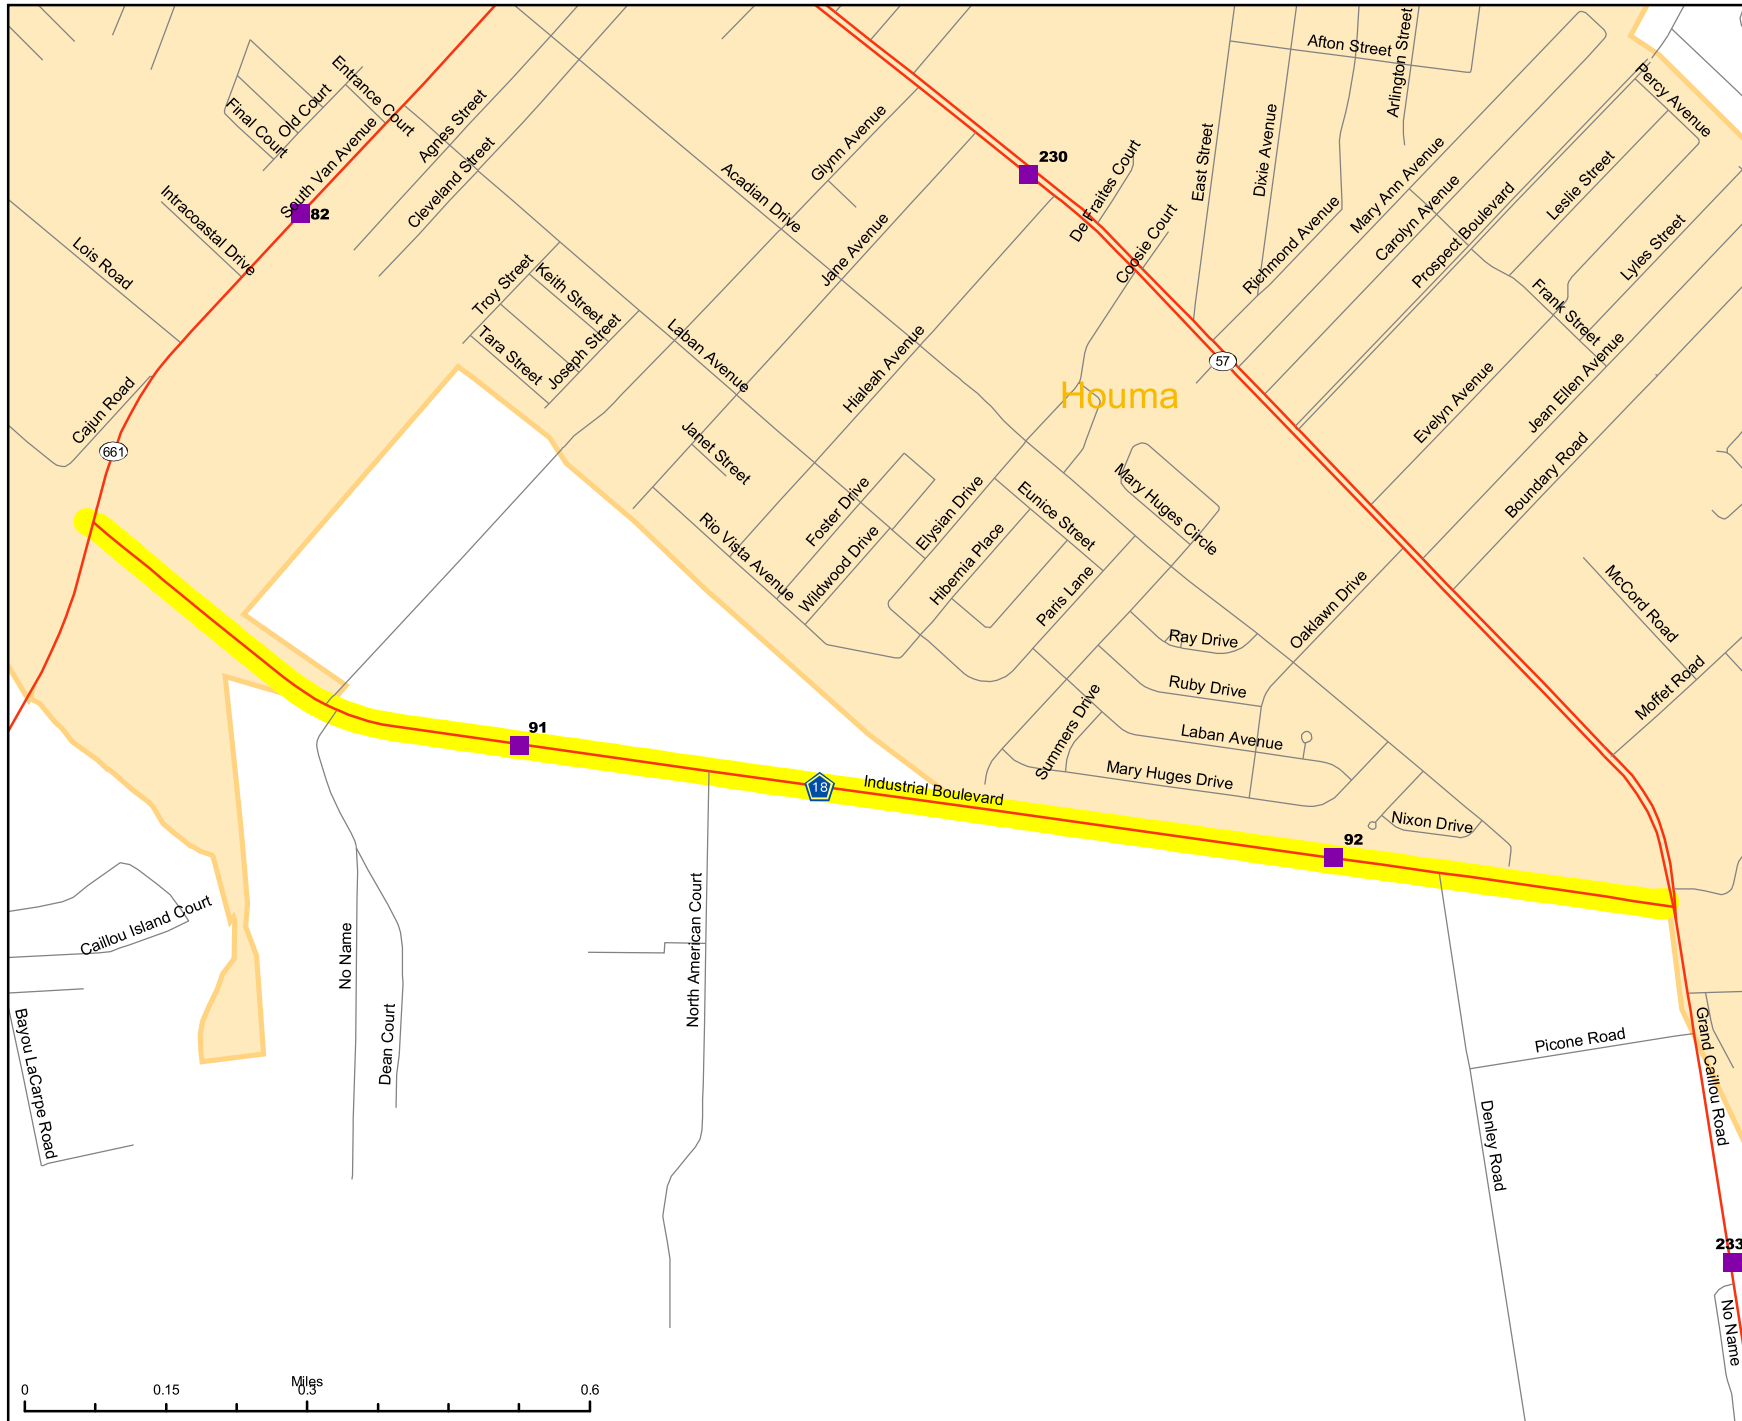

Industrial Blvd

SCPDC
 South Central Planning &
 Development Commission
 Post Office Box 1670
 Gray, Louisiana 70359
 Phone: (504) 851-2900

- LEGEND**
- Parish
 - Interstates
 - US Highways
 - State Highways
 - Local Roads
 - Hydrography
 - Study Road
 - Census Designated Place