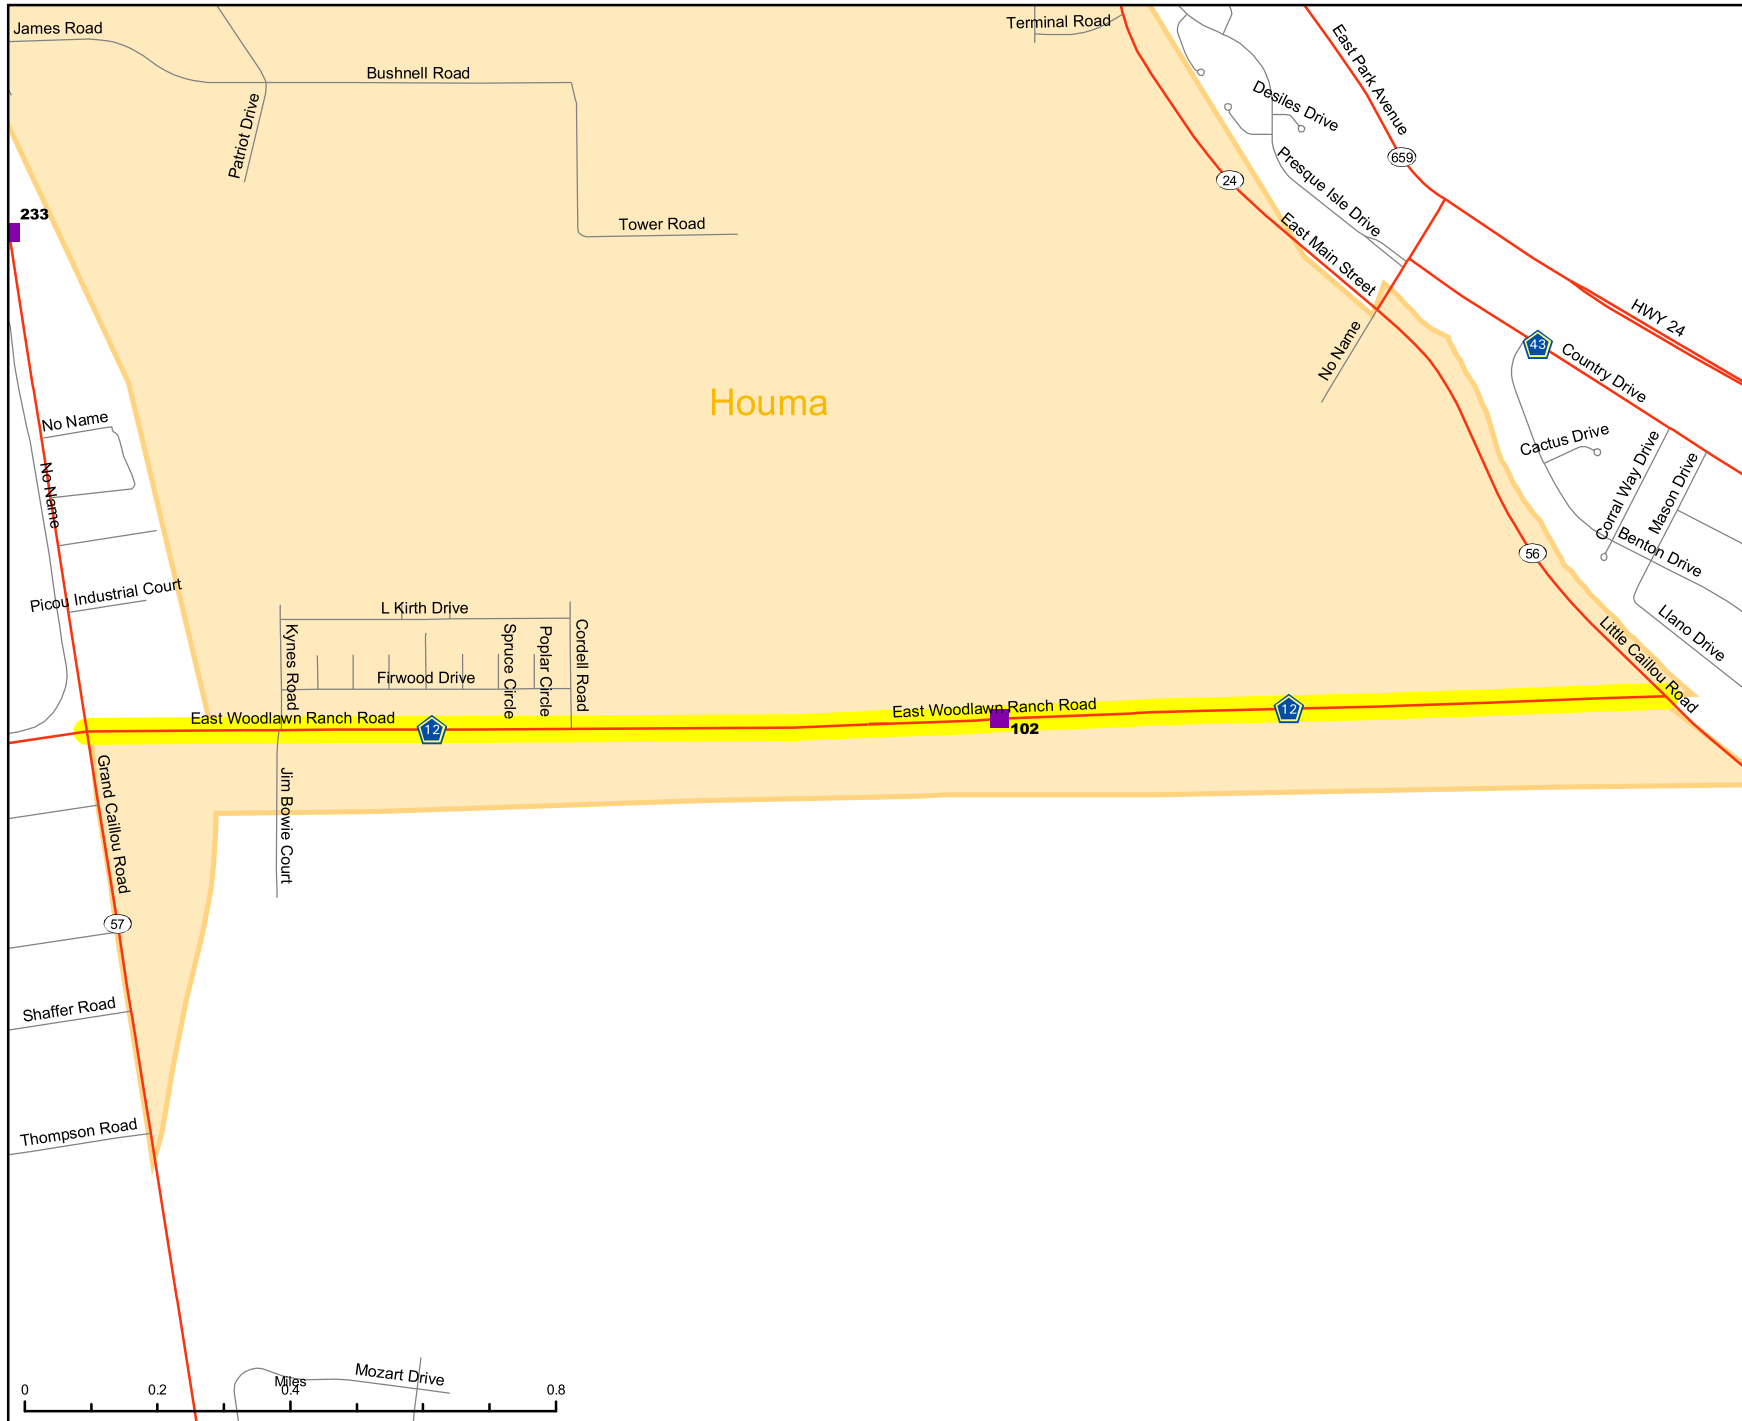

# East Woodlawn Ranch Rd

**SCPDC**  
South Central Planning &  
Development Commission  
Post Office Box 1670  
Cray, Louisiana 70359  
Phone: (504) 851-2900

- LEGEND**
- Parish
  - Interstates
  - US Highways
  - State Highways
  - Local Roads
  - Hydrography
  - Study Road
  - Census Designated Place