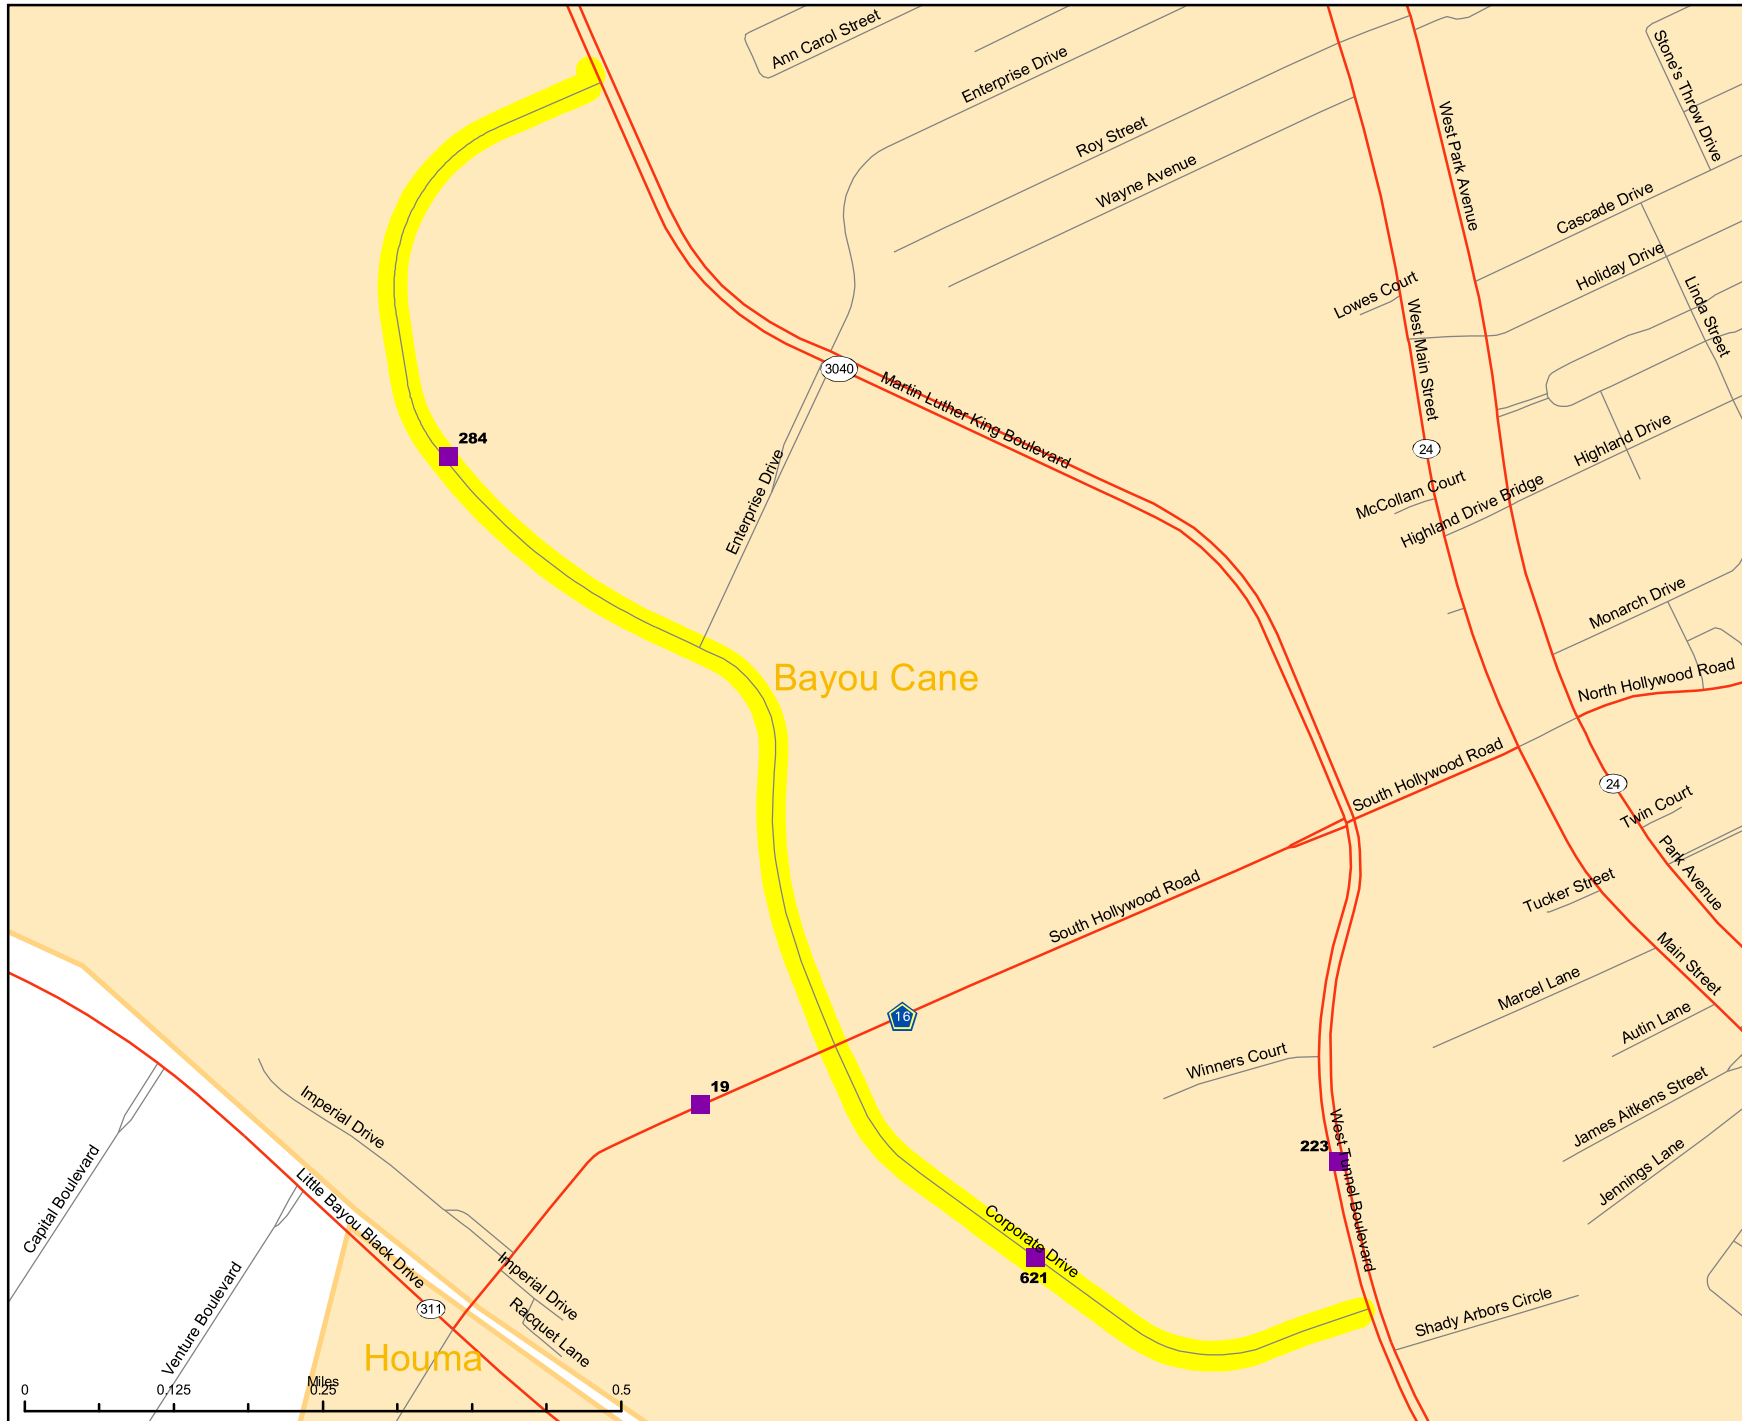

Corporate Blvd

SCPDC
South Central Planning &
Development Commission
Post Office Box 1670
Cray, Louisiana 70339
Phone: (504) 851-2900

LEGEND

- Parish
- Interstates
- US Highways
- State Highways
- Local Roads
- Hydrography
- Study Road
- Census Designated Place