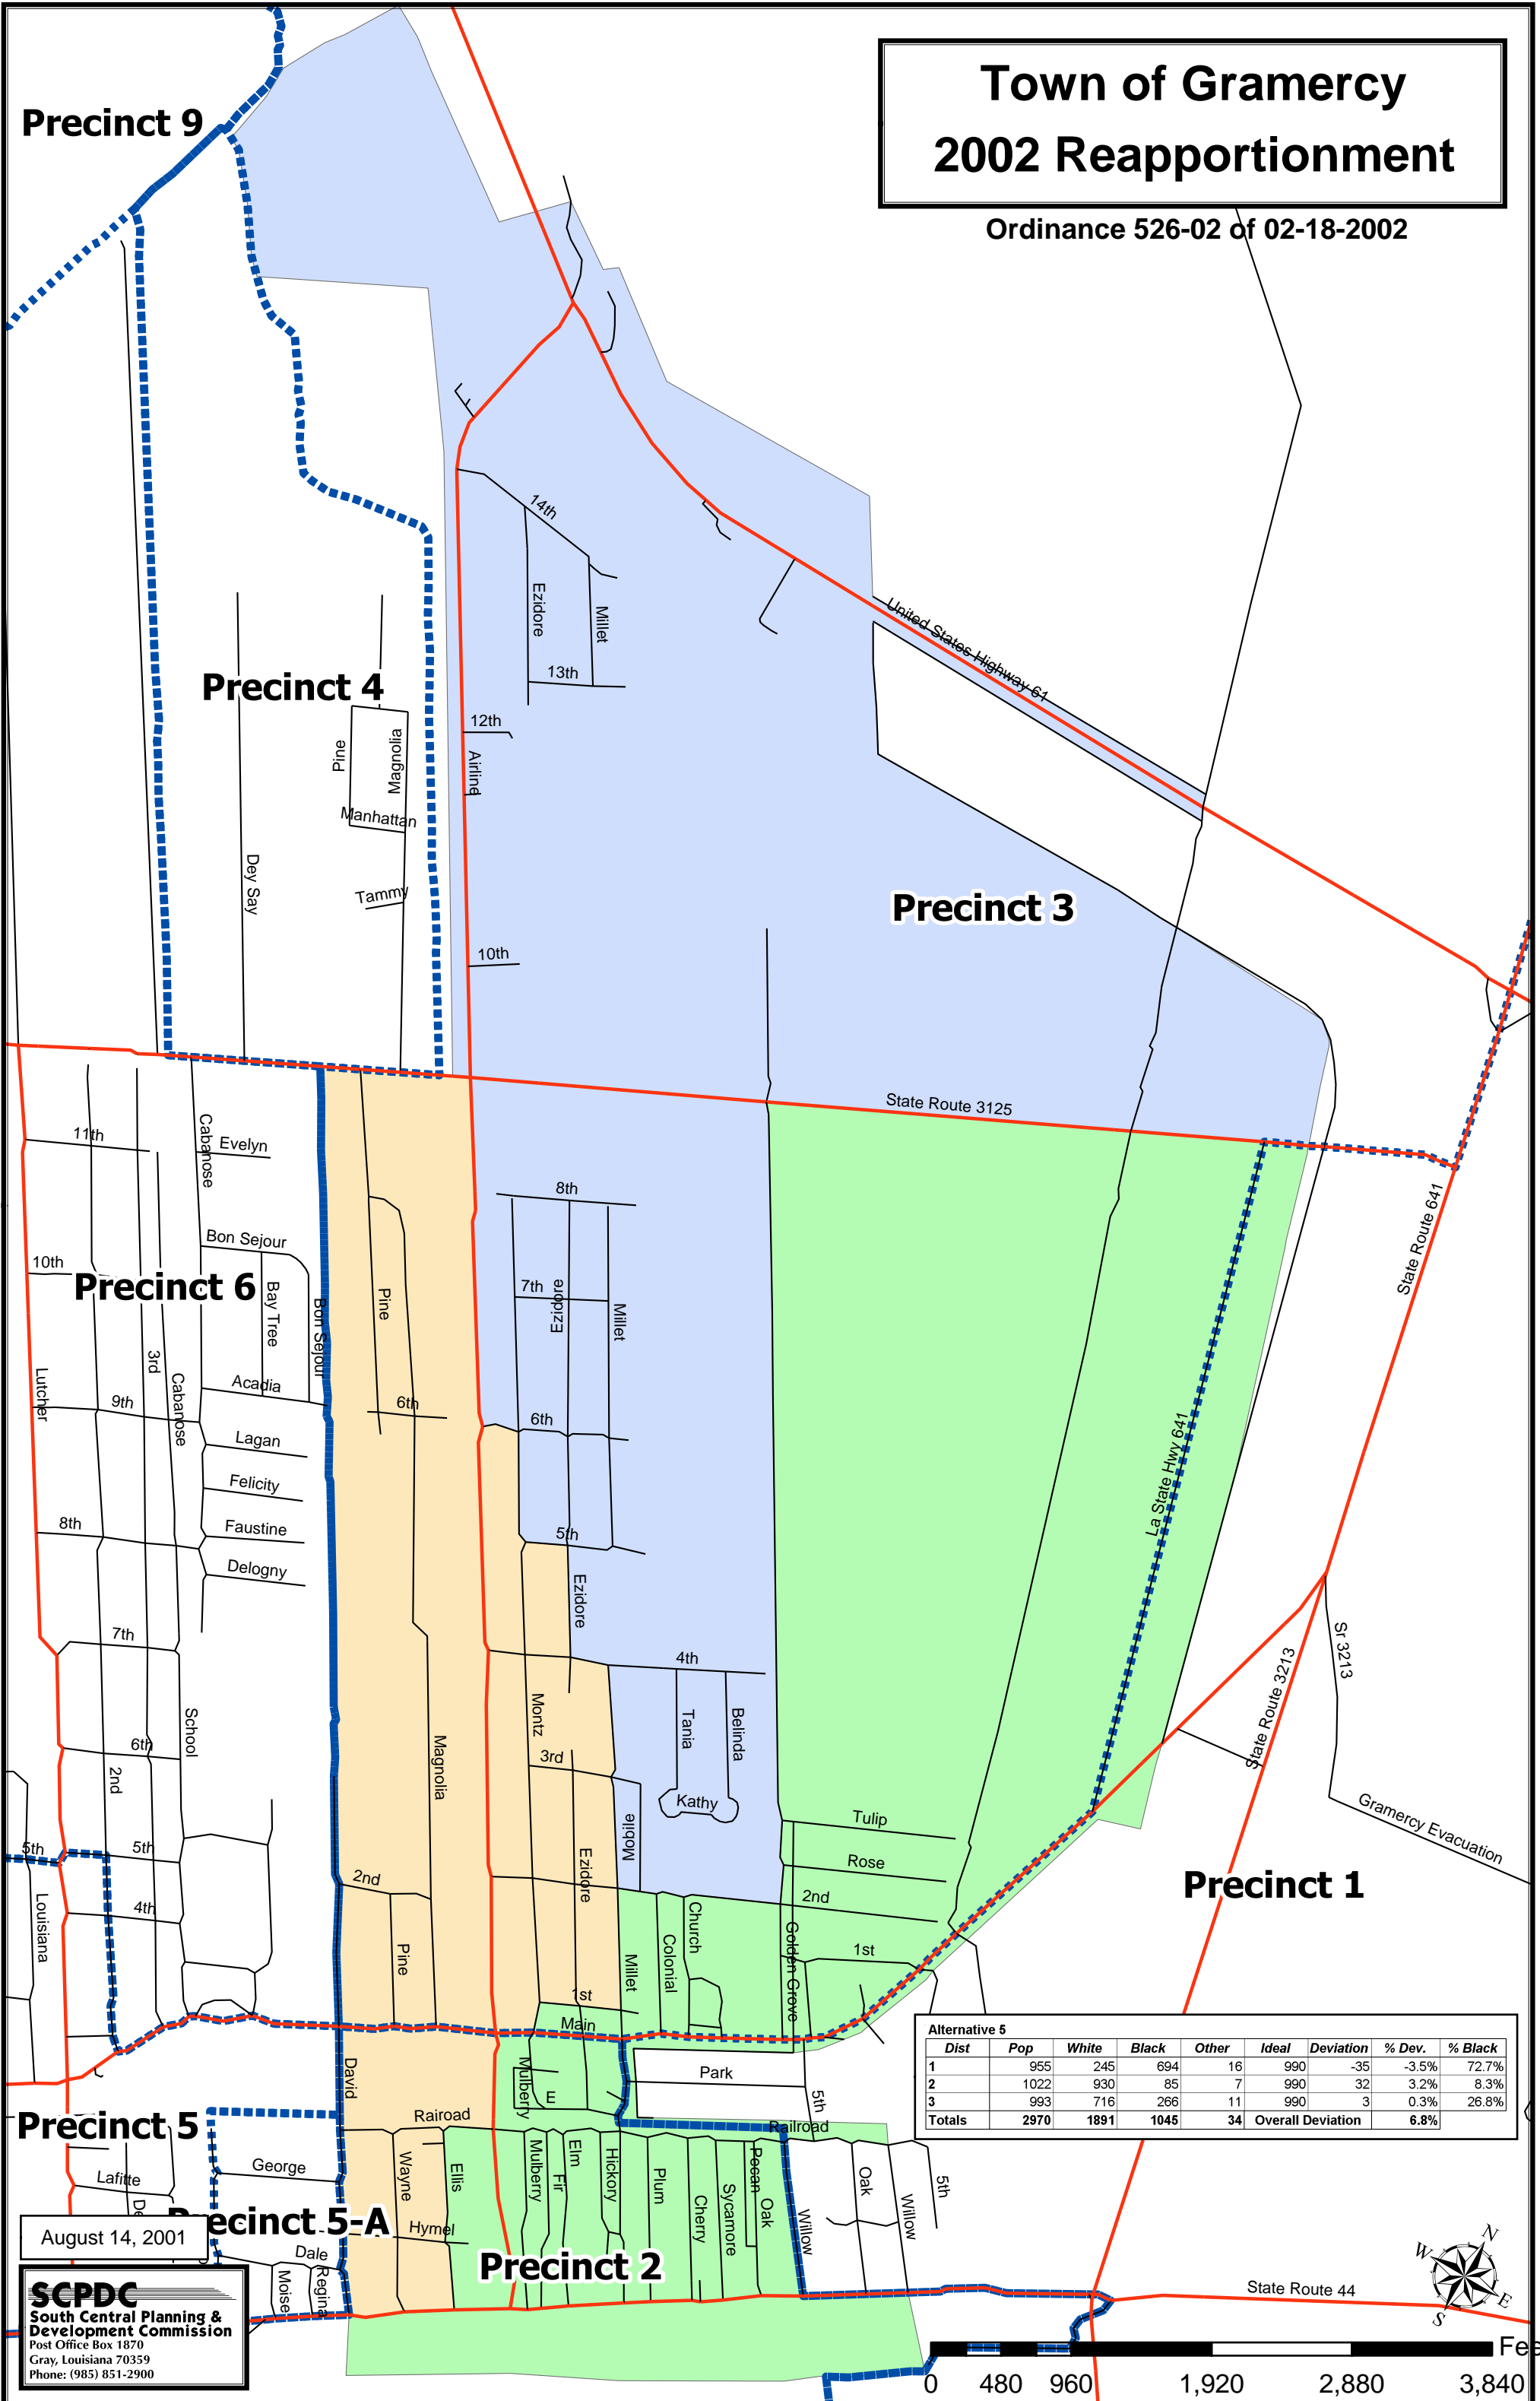

Town of Gramercy 2002 Reapportionment

Ordinance 526-02 of 02-18-2002

Alternative 5

Dist	Pop	White	Black	Other	Ideal	Deviation	% Dev.	% Black
1	955	245	694	16	990	-35	-3.5%	72.7%
2	1022	930	85	7	990	32	3.2%	8.3%
3	993	716	266	11	990	3	0.3%	26.8%
Totals	2970	1891	1045	34	Overall Deviation		6.8%	

August 14, 2001

SCPDC
South Central Planning &
Development Commission
Post Office Box 1870
Gray, Louisiana 70359
Phone: (985) 851-2900

0 480 960 1,920 2,880 3,840 Feet